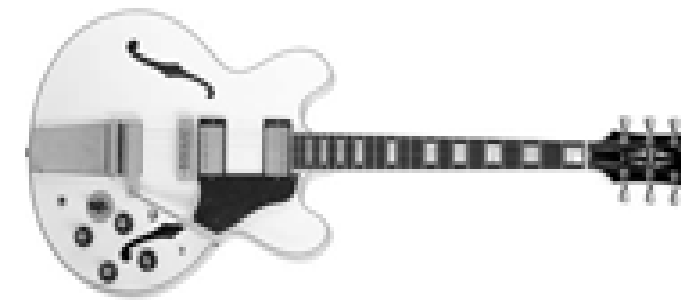

Plan de scène CoverClub

Ampli Basse
[Patch 8-9]

Ampli Guit Elec Rythm
[Patch 12]

[Patch 1-7]

Ampli Guit Elec Lead
[Patch 10]

R1
[Patch 16]

[Patch 15]

[Patch 11 (DI)]